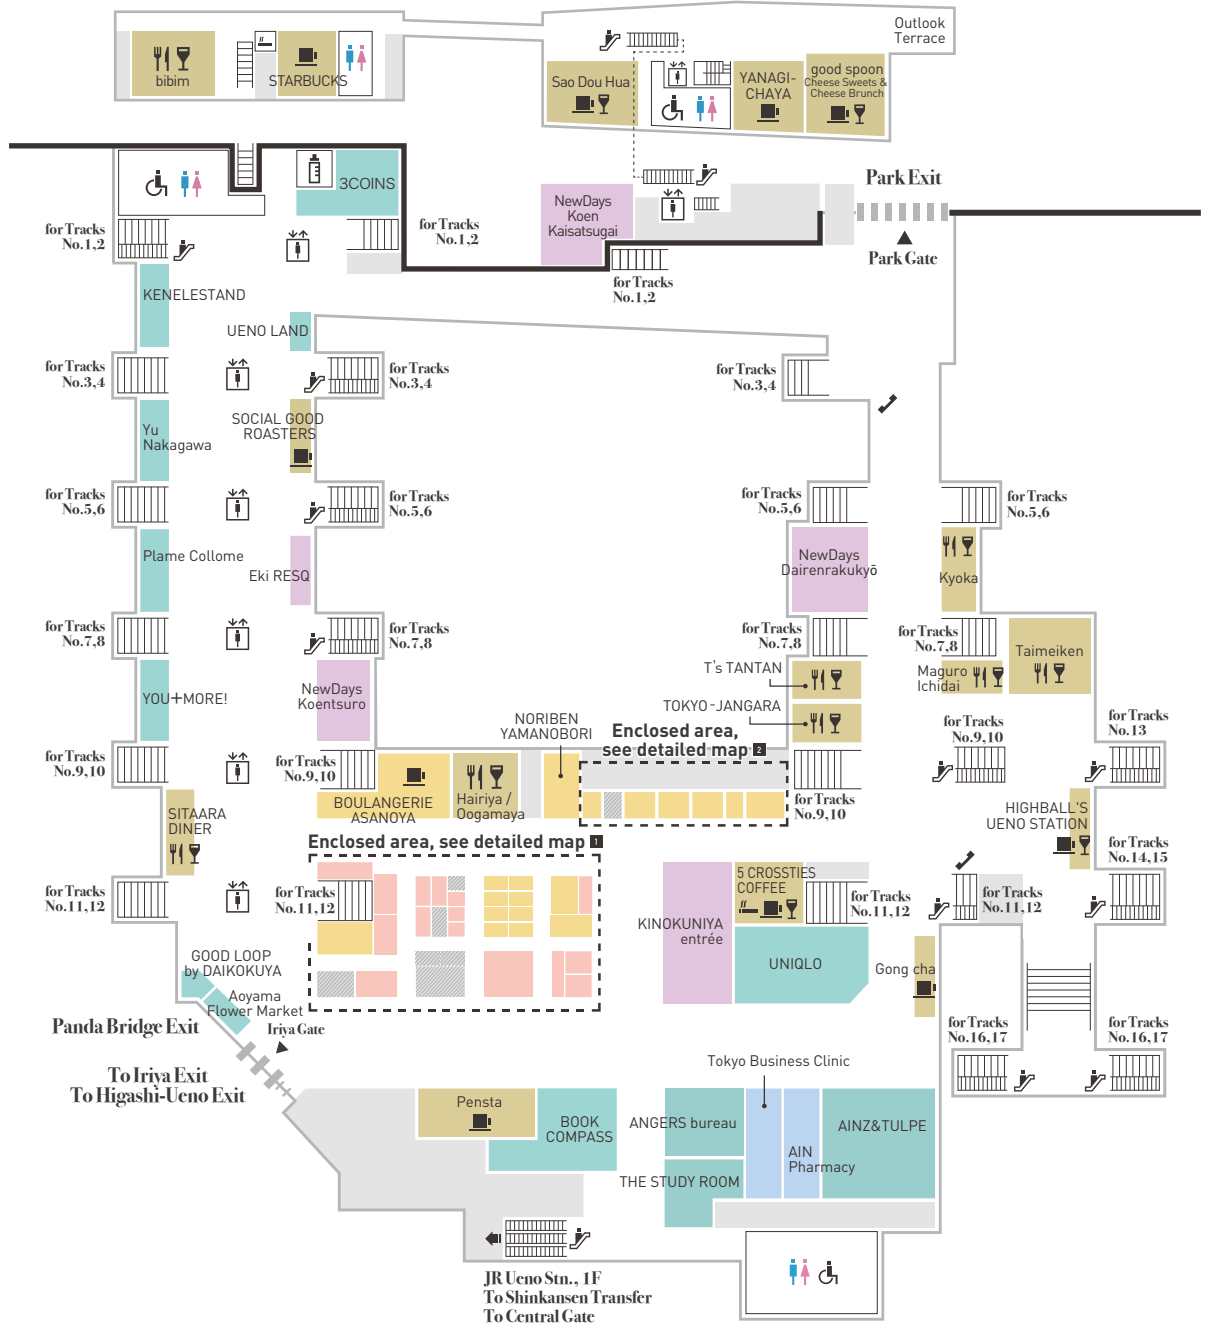

ecute UENO / floor guide

Outside Gate

2F

Inside Gate

JR Ueno Stn., 3F

1F

Enclosed area, see detailed map 1

Enclosed area, see detailed map 2

- Restaurant
- Alcohol Served
- Smoking Area
- Elevator
- Accessible Facility
- VIEW ALTTE
- Pay Phone
- Café
- Bookstore
- Escalator
- Restroom
- Nursery
- Coin Lockers

Multilingual telephone interpretation
All shops support call-in interpretation services for English, Chinese and Korean.