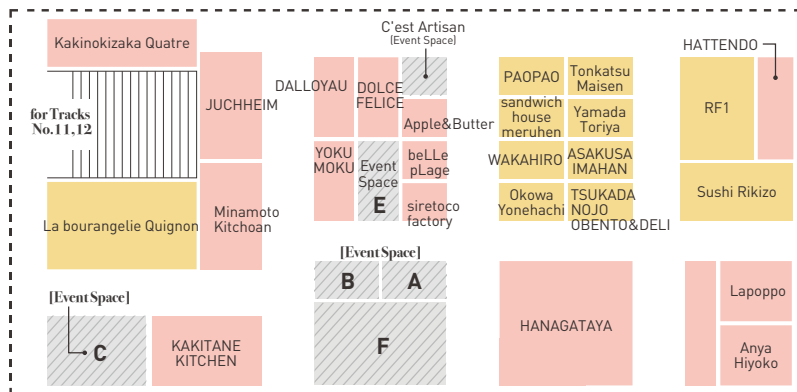

ecute UENO / floor guide

Outside Gate

2F

Inside Gate

JR Ueno Stn., 3F

1F

Enclosed area, see detailed map 1

Enclosed area, see detailed map 2

- Restaurant
- Alcohol Served
- Smoking Area
- Elevator
- Accessible Facility
- VIEW ALTTE
- Pay Phone
- Café
- Bookstore
- Escalator
- Restroom
- Nursery
- Coin Lockers

Multilingual telephone interpretation
All shops support call-in interpretation services for English, Chinese and Korean.