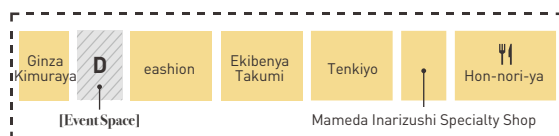

ecute UENO / floor guide

Outside Gate

2F

Inside Gate

JR Ueno Stn., 3F

1F

Enclosed area, see detailed map 1

Enclosed area, see detailed map 2

- Restaurant
- Alcohol Served
- Smoking Area
- Elevator
- Accessible Facility
- VIEW ALTTE
- Pay Phone
- Café
- Bookstore
- Escalator
- Restroom
- Nursery
- Coin Lockers

Multilingual telephone interpretation
All shops support call-in interpretation services for English, Chinese and Korean.