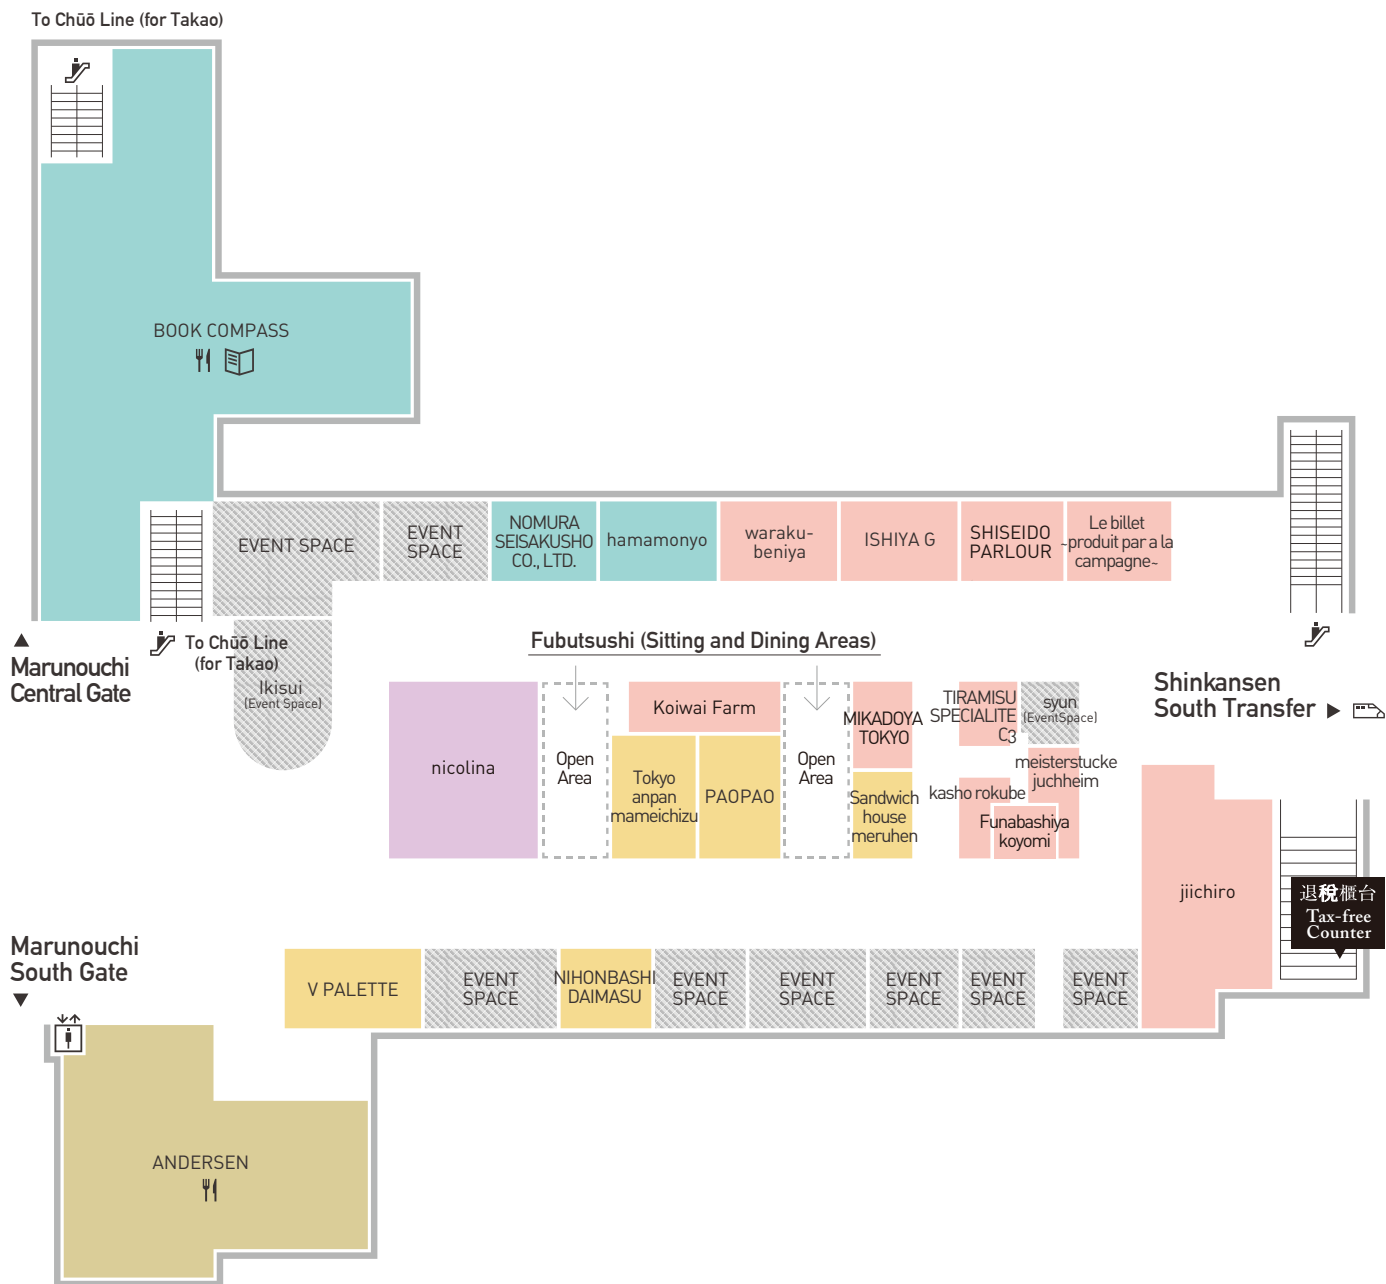

FLOOR GUIDE ecute Tokyo

 Restaurant, Café

 Escalator

 Elevator

 Shinkansen Line